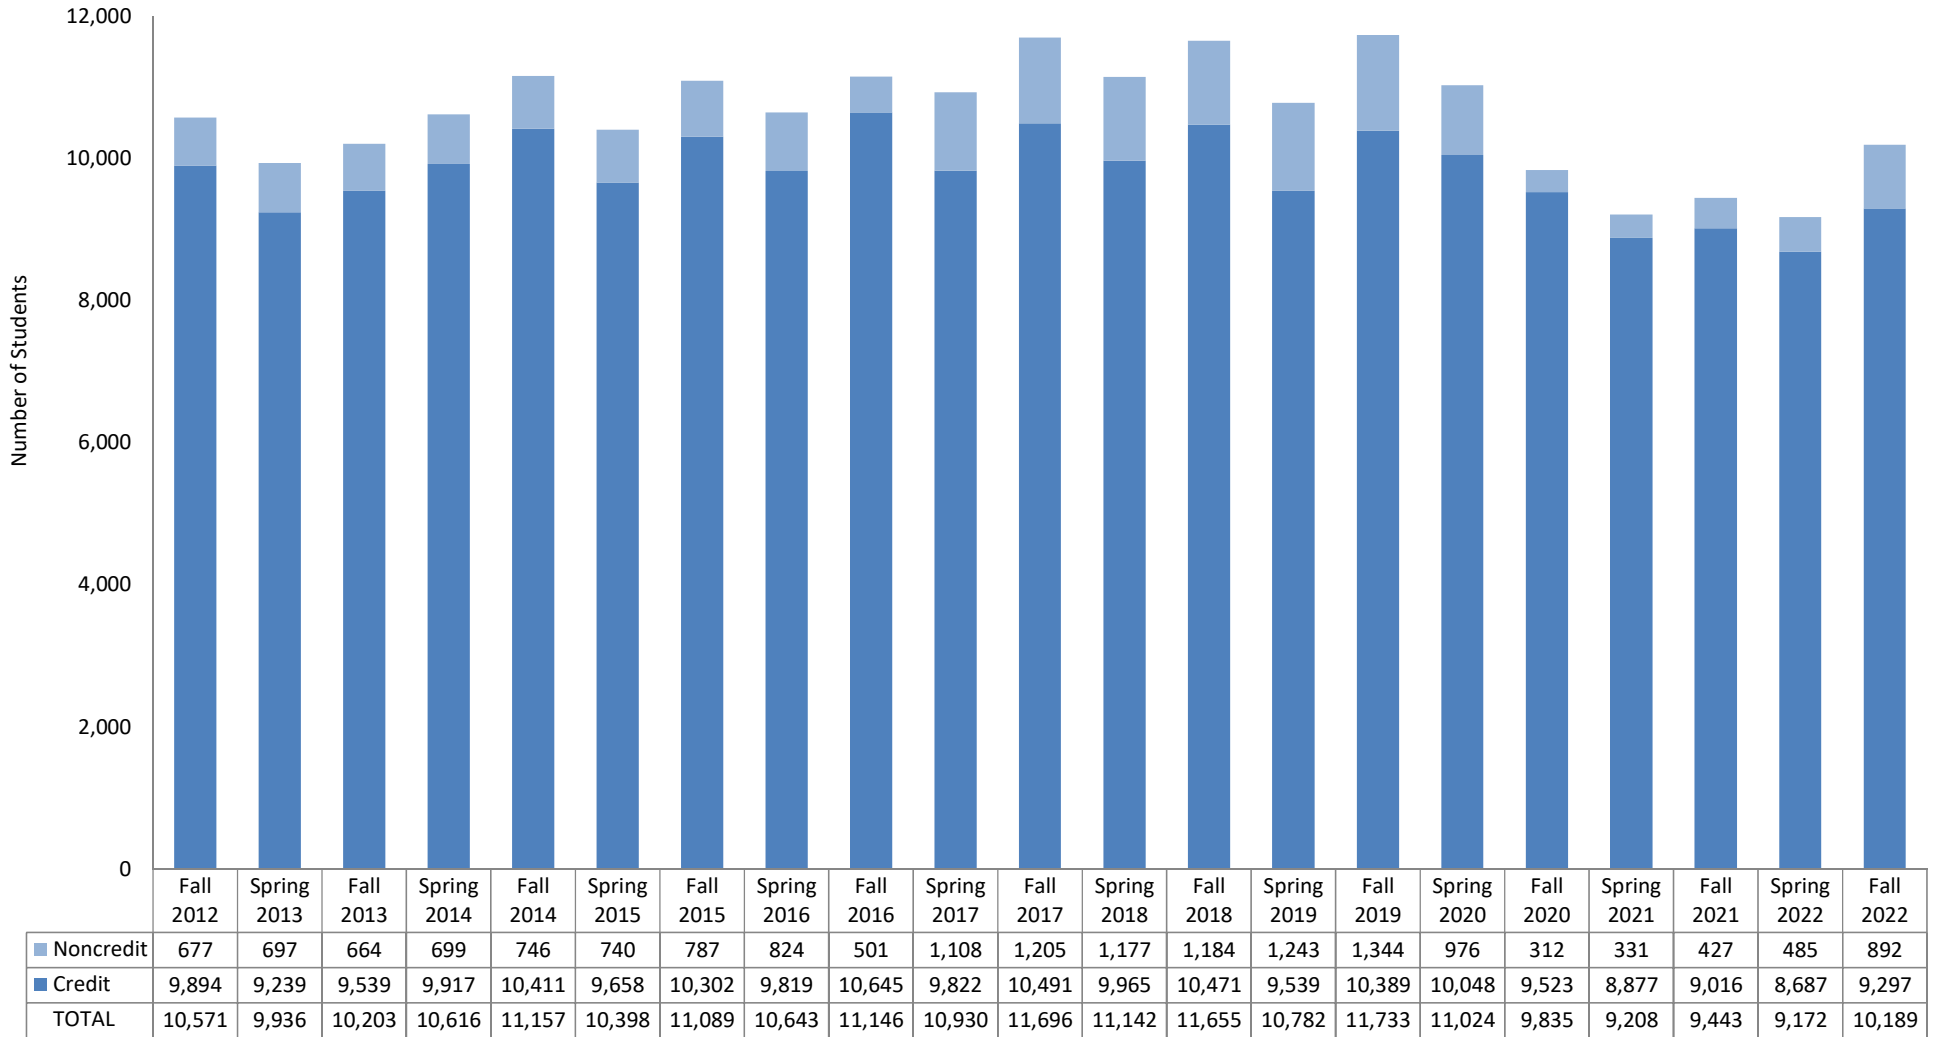

## LAMC Headcount, Fall 2012 - Fall 2022

Note: Students who dropped with an EW grade are included in the headcount figures starting in Spring 2020.

Prepared by the LAMC Office of Institutional Effectiveness - 02/22/23