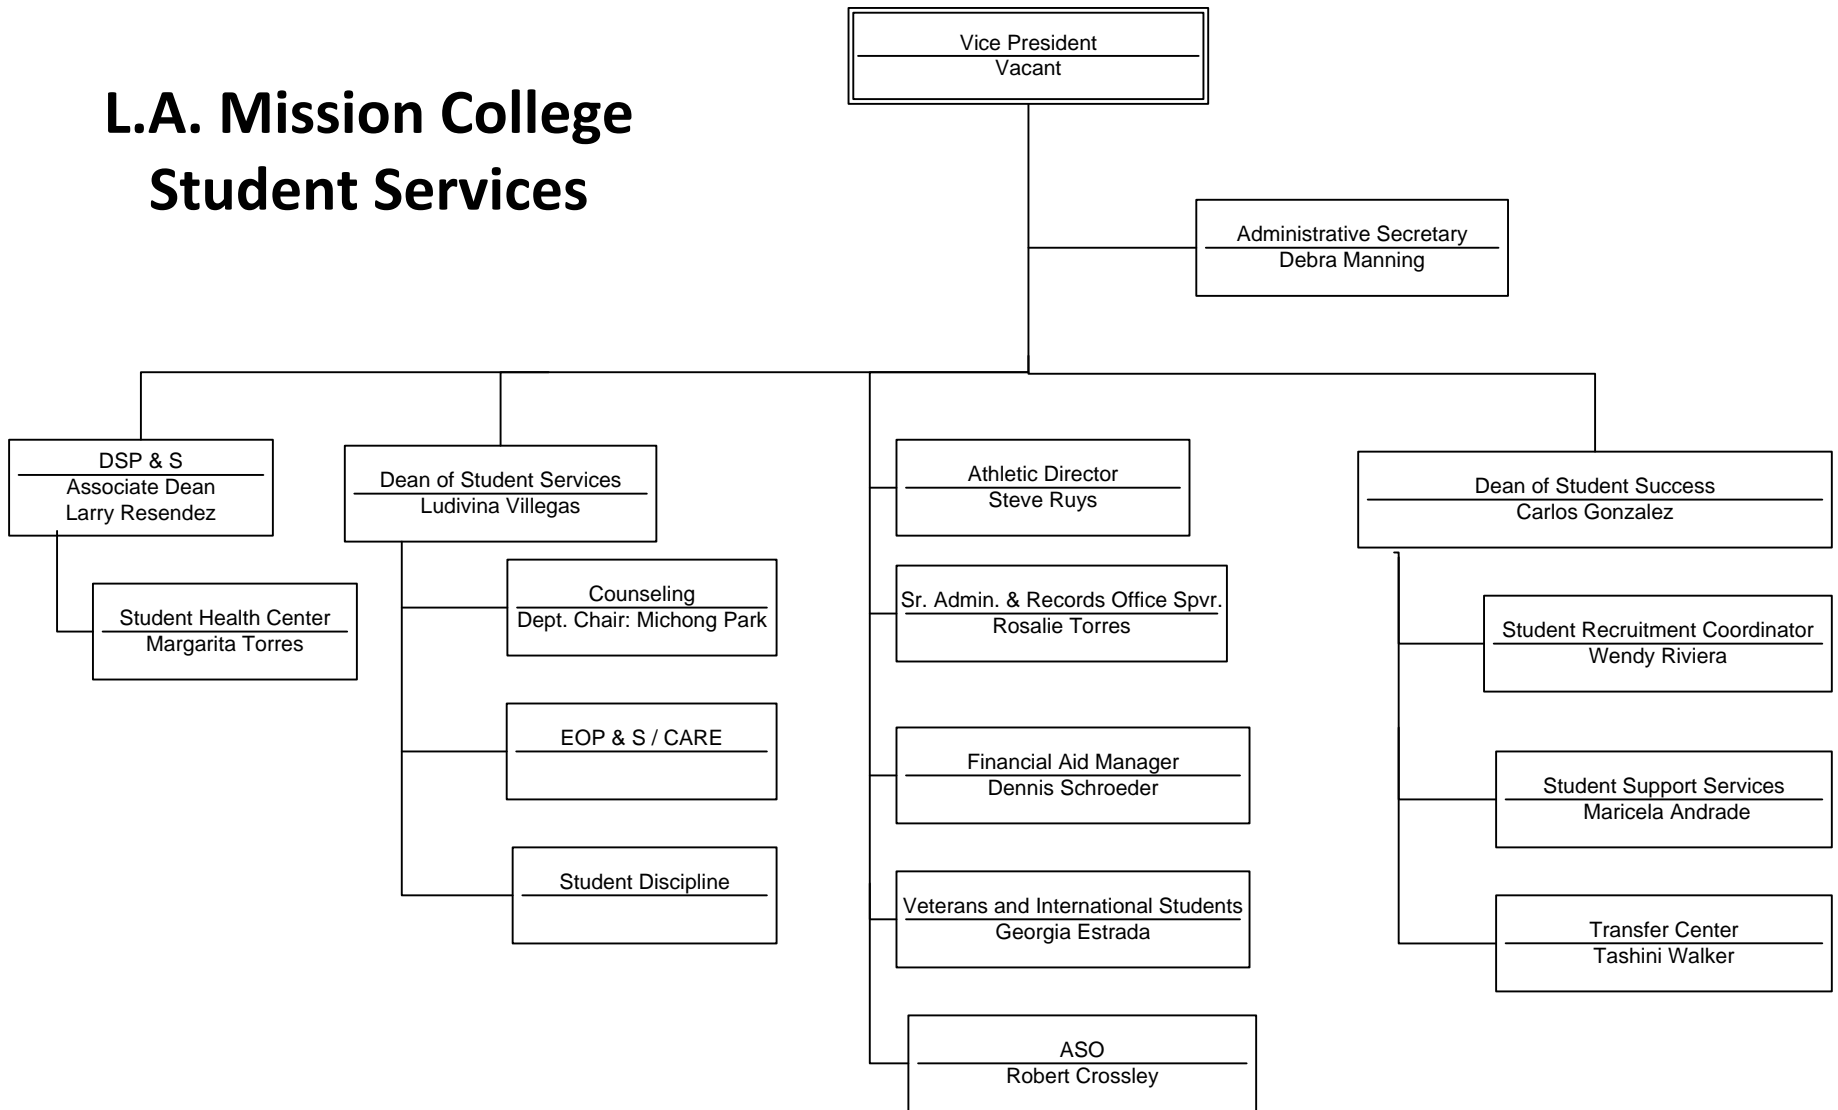

L.A. Mission College Student Services

Vice President
Vacant

Administrative Secretary
Debra Manning

DSP & S
Associate Dean
Larry Resendez

Student Health Center
Margarita Torres

Dean of Student Services
Ludivina Villegas

Counseling
Dept. Chair: Michong Park

EOP & S / CARE

Student Discipline

Athletic Director
Steve Ruys

Sr. Admin. & Records Office Spvr.
Rosalie Torres

Financial Aid Manager
Dennis Schroeder

Veterans and International Students
Georgia Estrada

ASO
Robert Crossley

Dean of Student Success
Carlos Gonzalez

Student Recruitment Coordinator
Wendy Riviera

Student Support Services
Maricela Andrade

Transfer Center
Tashini Walker