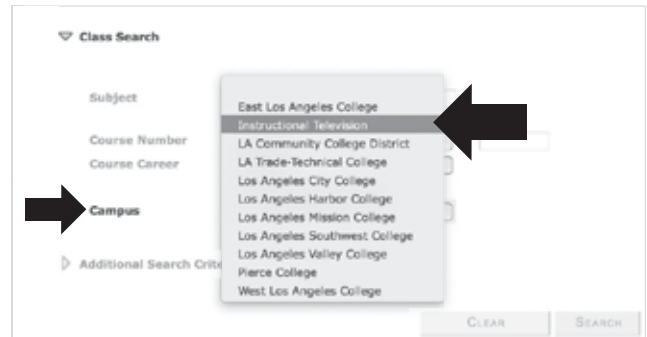

Attend one 3-hour in-person lecture per week on Saturday or Sunday + online homework assignments.

ALL CURRENT LACCD STUDENTS ELIGIBLE TO REGISTER HERE

Be sure to select **Instructional Television** as the campus in the registration window.