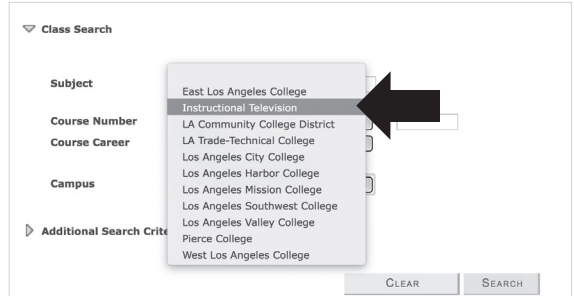

THE WEEKEND COLLEGE

A Program of the Los Angeles Community College District

8 WEEK CLASSES

All classes are approved for transfer to the UCs and CSUs and meet various graduation requirements at all LACCD Colleges.

Attend one 3-hour in-person lecture per week on Saturday or Sunday + online & video activities.

ALL CURRENT LACCD STUDENTS ELIGIBLE TO REGISTER HERE

Be sure to select **Instructional Television** in the registration window.