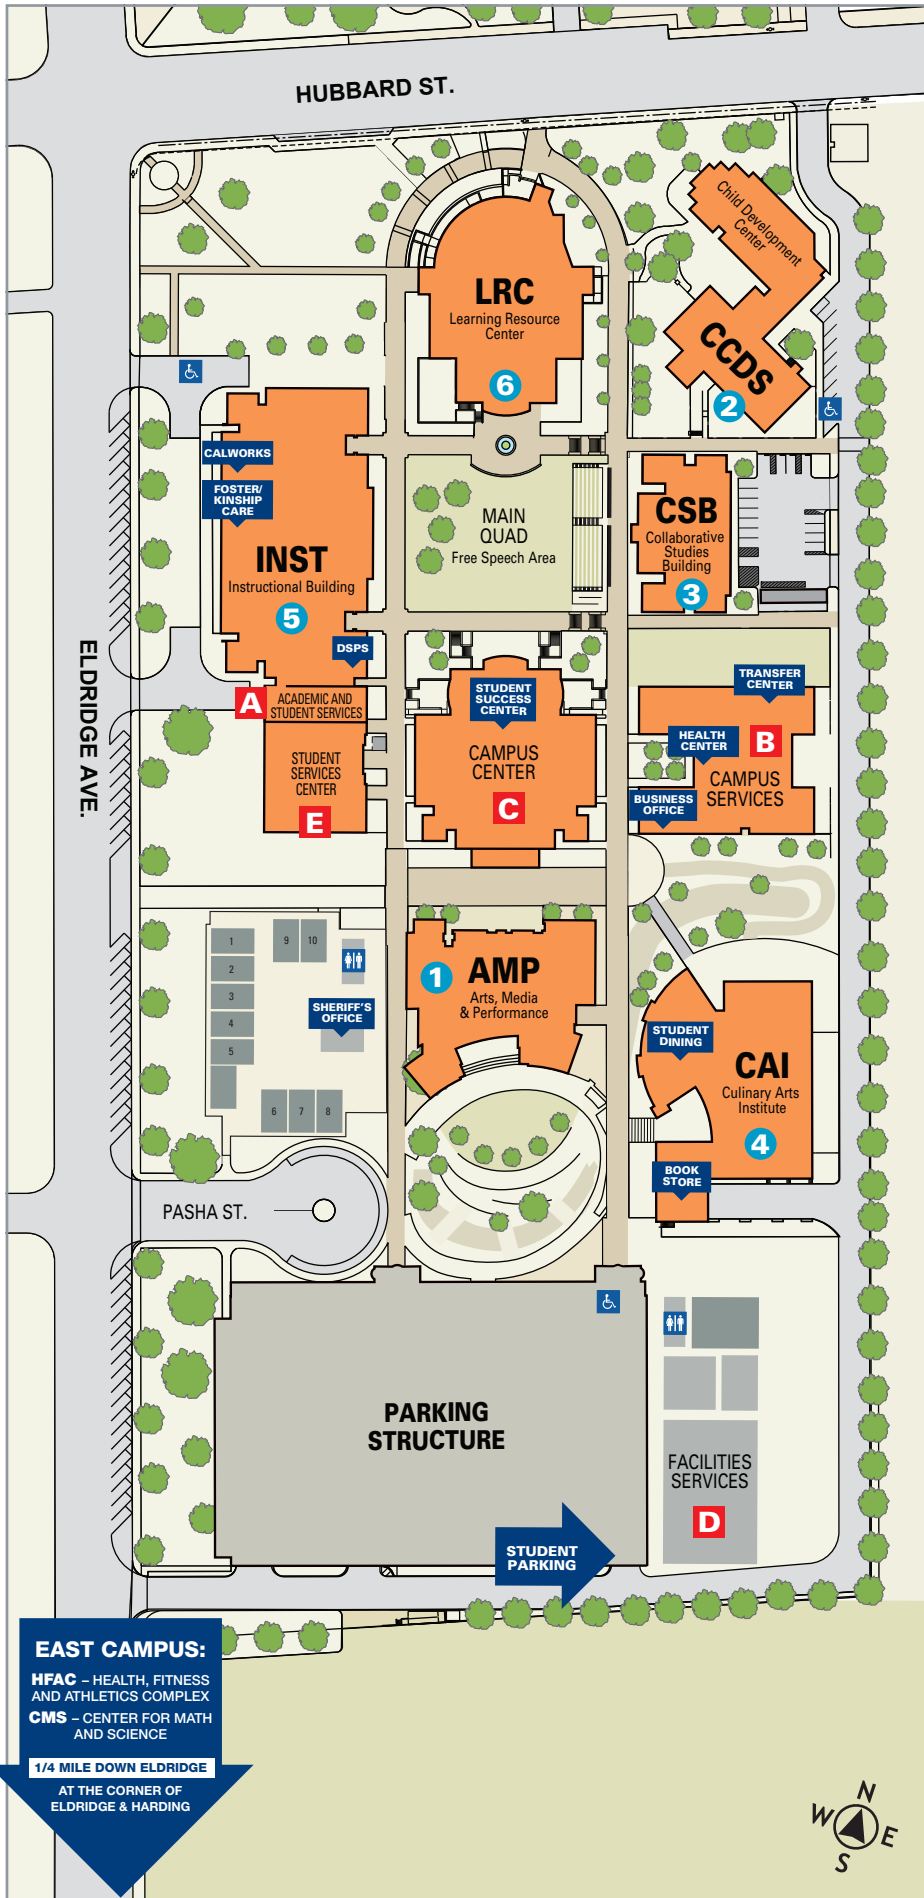

MAIN CAMPUS

13356 ELDRIDGE AVENUE, SYLMAR, CA 91342

MAIN CAMPUS

ACADEMIC BUILDINGS:

1 AMP – ARTS, MEDIA & PERFORMANCE

1st Floor (Ground Level)

- Art Gallery
- Scene Shop/Sculpture Studio
- Theater
- Green Room
- Music/Theater Lab
- Production Studio
- Piano/Recital Room

1. 2nd Floor
2. Faculty Offices
   - Theater Balcony
   - Screening Room
   - Animation Studio
   - Digital Imaging Lab
   - Multimedia Lab
   - Graphic Design Lab

1. 3rd Floor (Top Level)
2. Design Studio/Interior Design
   - Drawing/Painting Studios
   - General Smart Lecture Lab

2 CCDS – CENTER FOR CHILD DEVELOPMENT STUDIES

- Child Development Center
- Classrooms 200-202
- FCCHN Office

3 CSB – COLLABORATIVE STUDIES BUILDING

1. 1st Floor
2. Classrooms 101-111
   - College Culture Reentry Hub
   - Faculty Offices
3. 2nd Floor
4. Classrooms 201-208

4 CAI – CULINARY ARTS

1st Floor (Ground Level)

- Culinary Arts Institute
- Eagles' Landing Student Store

1. 2nd Floor (Top Level)
2. Classrooms 208-232
   - Faculty Offices

5 INST – INSTRUCTIONAL BUILDING

1. 1st Floor
2. CALWORKS
   - Classrooms 1001-1018
   - Disabled Students Programs & Services (DSPS)
   - DSPS Test Center
   - Faculty Offices
   - Foster/Kinship Care Education (FKCE)

1. 2nd Floor
2. Classrooms 2001-2021
   - Computer Science Lab
   - Computer Applications & Office Technologies Center

6 LRC – LIBRARY/LEARNING RESOURCE CENTER

1st Floor (Lower Level)

- Career Education
- TRIO

1. 2nd Floor (Ground Level)
2. Adult Basic Education Department/ Noncredit Program
   - Career Center
   - Computer Lab
   - Electronic Training Rooms
   - ESL Assessment
   - Faculty Learning Center
   - Learning Center
   - Teleconference Room
   - Test Center
3. 3rd Floor (Top Level)
4. Library

EAST CAMPUS

HFAC HEALTH, FITNESS AND ATHLETICS COMPLEX

CMS CENTER FOR MATH AND SCIENCE

STUDENT SERVICES & ADMINISTRATIVE BUILDINGS:

A ACADEMIC AFFAIRS

- Vice President of Academic Affairs
- Academic Affairs
- Vice President of Student Services
- Student Services

B CAMPUS SERVICES

- Office of the President
- Vice President of Administrative Services
- Business Office
- Fiscal Services
- Foundation
- Human Resources
- Mailroom
- Public Relations Manager
- Purchasing
- Receiving
- Reprographics
- Student Health Center
- Transfer Center

C CAMPUS CENTER

1. 1st Floor (Lower Level)
2. STUDENT SUCCESS CENTER:
3. Associated Student Organization (ASO)
   - Basic Needs Center
   - Career Center
   - College Culture Reentry Hub
   - Dream Resource Center
   - Food Pantry
   - International Students Program
   - L.A. College Promise
   - LAUSD CATS
   - METAS
   - Outreach & Recruitment
   - Veterans Resource Center (VRC)
4. 2nd Floor (Ground Level)
5. Assembly Area
   - Audio-Visual
   - Meeting Rooms 1-6
   - Campus Center Café

D FACILITIES SERVICES

- Plant Facilities

E STUDENT SERVICES CENTER

- Information Booth
- Admissions & Records
- Counseling
- EOPS
- Financial Aid & Scholarships

EAST CAMPUS:

HFAC – HEALTH, FITNESS AND ATHLETICS COMPLEX
CMS – CENTER FOR MATH AND SCIENCE

1/4 MILE DOWN ELDRIDGE

AT THE CORNER OF ELDRIDGE & HARDING