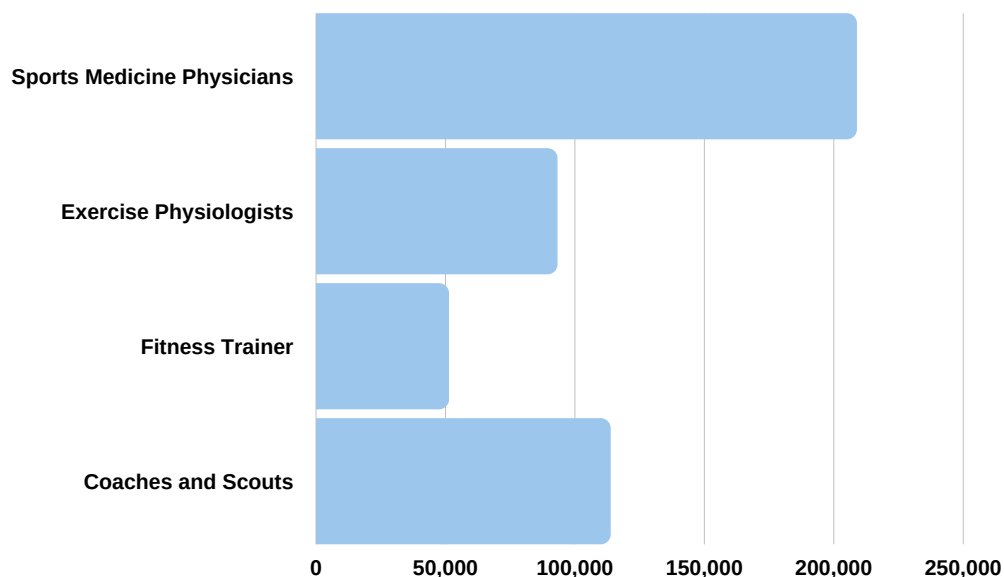

*EARNINGS

*Earning can vary by occupation and experience. The following are average annual wages as of 2019 in California based on California Career Zone <https://www.cacareerzone.org/>

This general information is provided by the LA Mission College Career Center. For specific information about majors and careers please email us to make an appointment at careercenter@lamission.edu